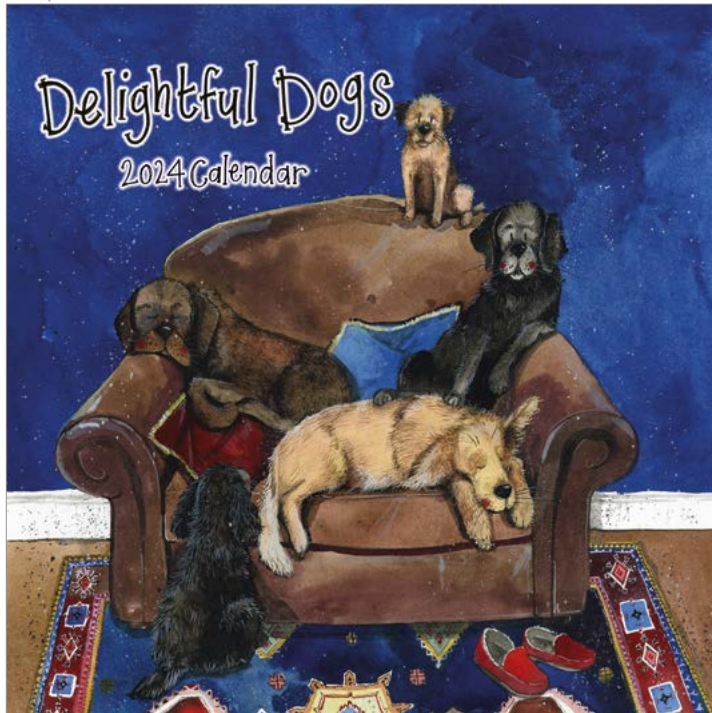

XAP01  
Robins & Mistletoe Apron

**NEW**

XAP02  
Let It Snow Apron

**NEW**

XGLV01 Robins & Mistletoe Oven Glove

**NEW**

XGLV02 Let It Snow Oven Glove

# Jigsaws

**NEW**

Our new 1000 piece jigsaw puzzles have a finished size of 61cm x 61cm.

XJ01 Christmas Cats Jigsaw

**NEW**

XJ02 Christmas Dogs Jigsaw

# Square Calendars

**NEW**

All Calendars are 225mm x 225mm in size and come packed in any denomination of six of each design.

CAL0124  
Delightful Dogs

CAL0224  
Charismatic Cats

CAL0324  
The Little Things in Life