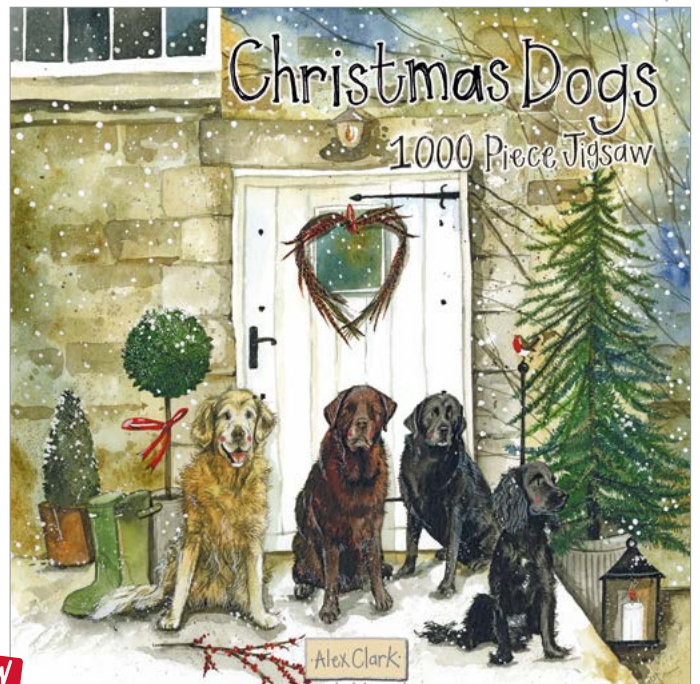

# Jigsaws

**NEW**

Our new 1000 piece jigsaw puzzles have a finished size of 61cm x 61cm.

XJ01 Christmas Cats Jigsaw

**NEW**

XJ02 Christmas Dogs Jigsaw

# Square Calendars

**NEW**

All Calendars are 225mm x 225mm in size and come packed in any denomination of six of each design.

CAL0124  
Delightful Dogs

CAL0224  
Charismatic Cats

CAL0324  
The Little Things in Life