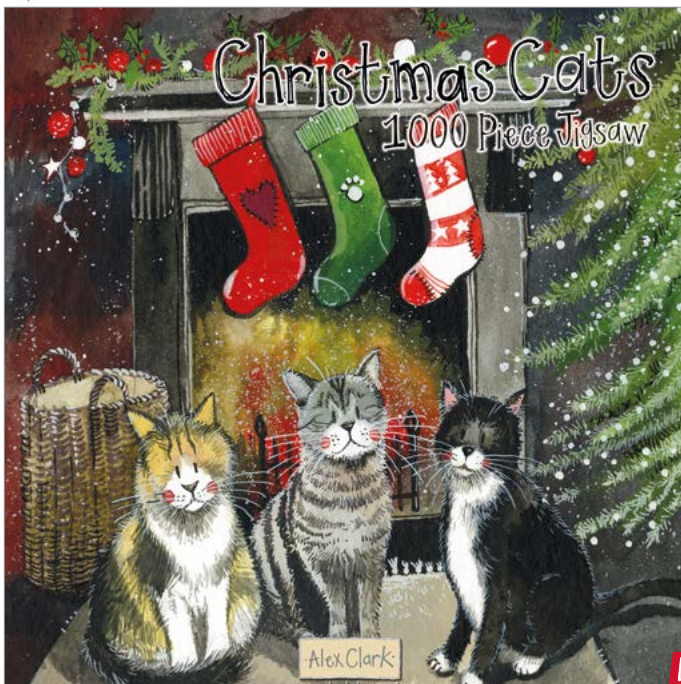

XAP01  
Robins & Mistletoe Apron

**NEW**

XAP02  
Let It Snow Apron

**NEW**

XGLV01 Robins & Mistletoe Oven Glove

**NEW**

XGLV02 Let It Snow Oven Glove

# Jigsaws

**NEW**

Our new 1000 piece jigsaw puzzles have a finished size of 61cm x 61cm.

XJ01 Christmas Cats Jigsaw

**NEW**

XJ02 Christmas Dogs Jigsaw